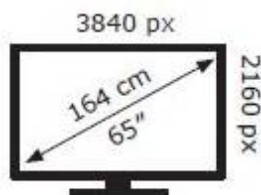

ENERG

PHILIPS

65PML9308/12

102 kWh/1000h

ABCDEF**G**

207 kWh/1000h

2019/2013